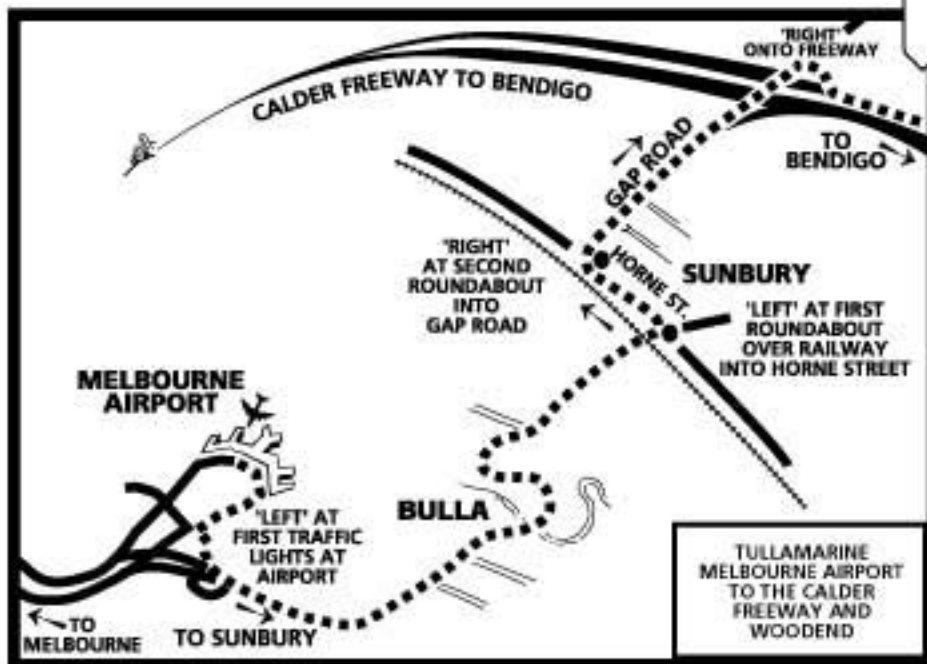

LOCATION MAP FOR CAMMERAY WATERS

PRIVATE BUSHLAND CONFERENCE CENTRE

TAYLOR ROAD WOODEND 3442 VICTORIA AUSTRALIA

PHONE 03 5427 2866 FAX: 03 5427 2941

email@cammeraywaters.com.au www.cammeraywaters.com.au

Cammeray Waters is located within an easy hour's drive from the heart of Melbourne.

Coming from Melbourne along the Calder Freeway, turn off the Freeway at the Woodend exit, turn left at the traffic lights into Ashbourne Road before entering Woodend.

Continue on to Boldistons Road where you turn left. Then on to Taylor Road and look for the distinctive Cammeray Waters sign.