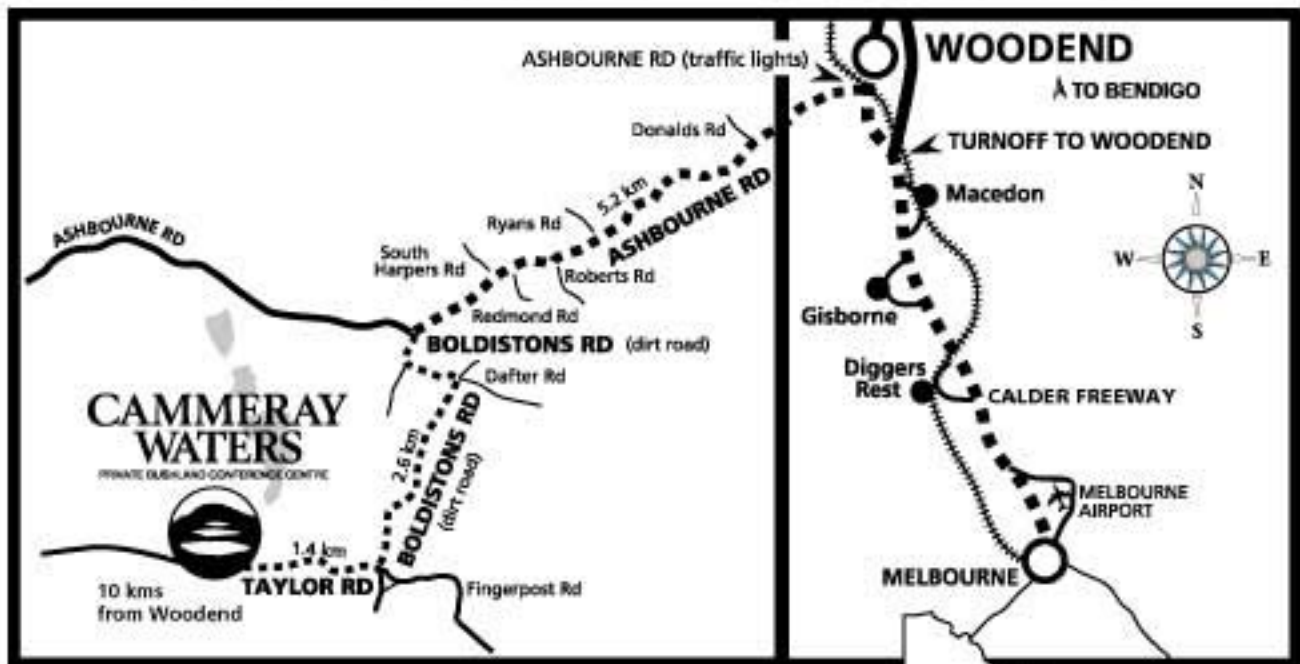

LOCATION MAP FOR CAMMERAY WATERS

PRIVATE BUSHLAND CONFERENCE CENTRE

TAYLOR ROAD WOODEND 3442 VICTORIA AUSTRALIA

PHONE 03 5427 2866 FAX: 03 5427 2941

email@cammeraywaters.com.au www.cammeraywaters.com.au

Cammeray Waters is located within an easy hour's drive from the heart of Melbourne.

Coming from Melbourne along the Calder Freeway, turn off the Freeway at the Woodend exit, turn left at the traffic lights into Ashbourne Road before entering Woodend.

Continue on to Boldistons Road where you turn left. Then on to Taylor Road and look for the distinctive Cammeray Waters sign.